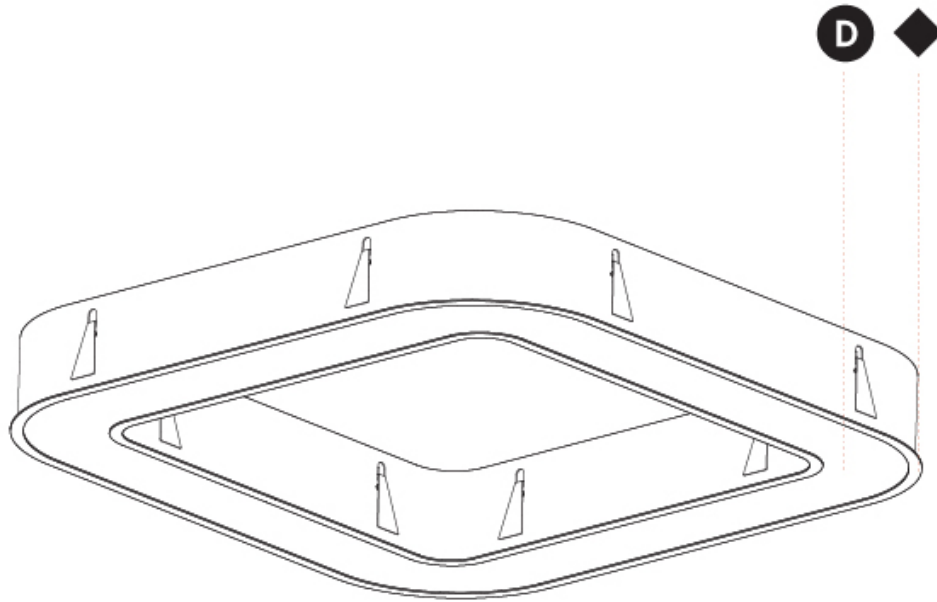

GLORIOUS QUANTUM SURFACE

A32953-

PROJECT _____

TYPE _____

SPECIFIER _____

QUANTITY _____

DATE _____

A